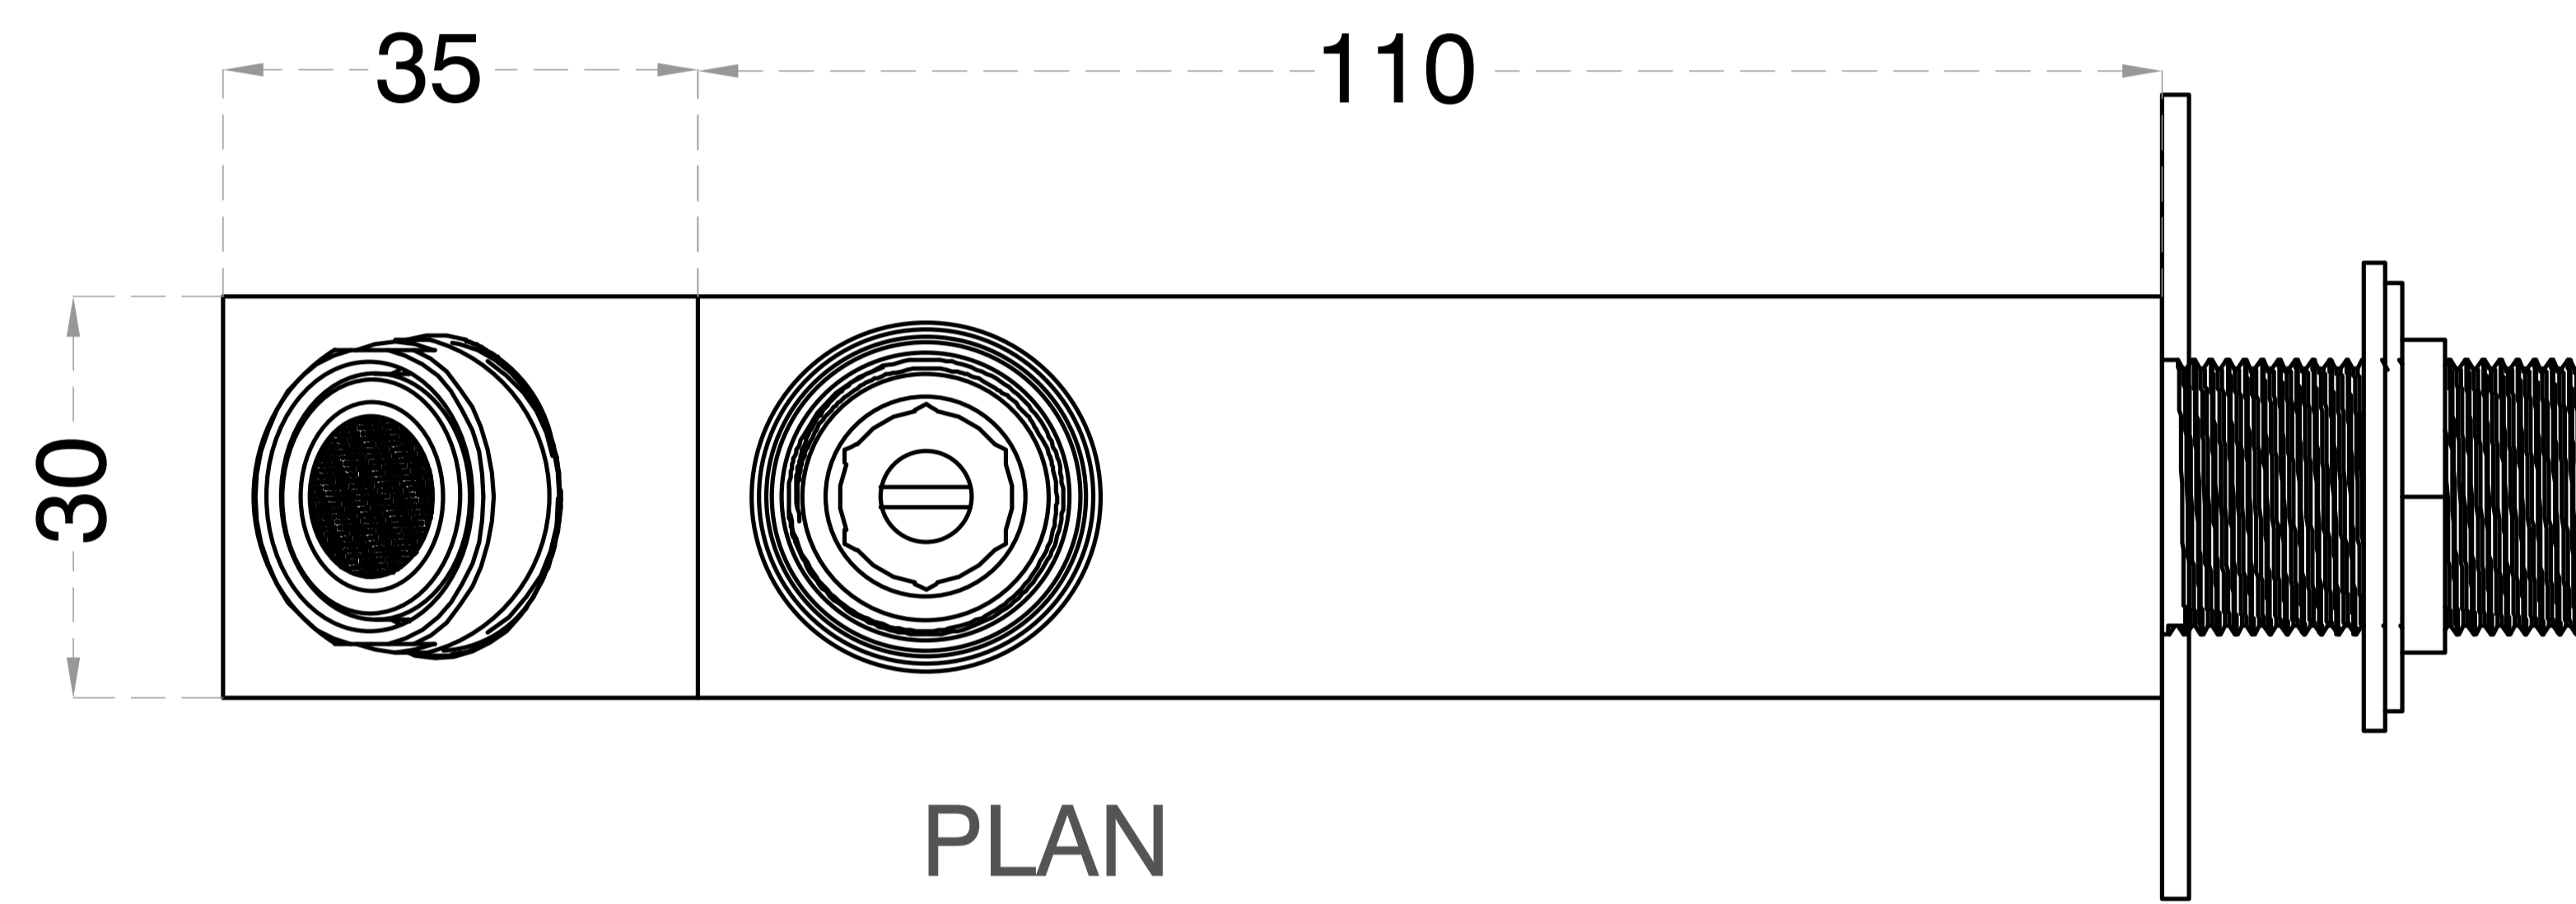

# Brass Button Spout

Product Code : 1415

## Technical Drawing

All dimension are in **mm**