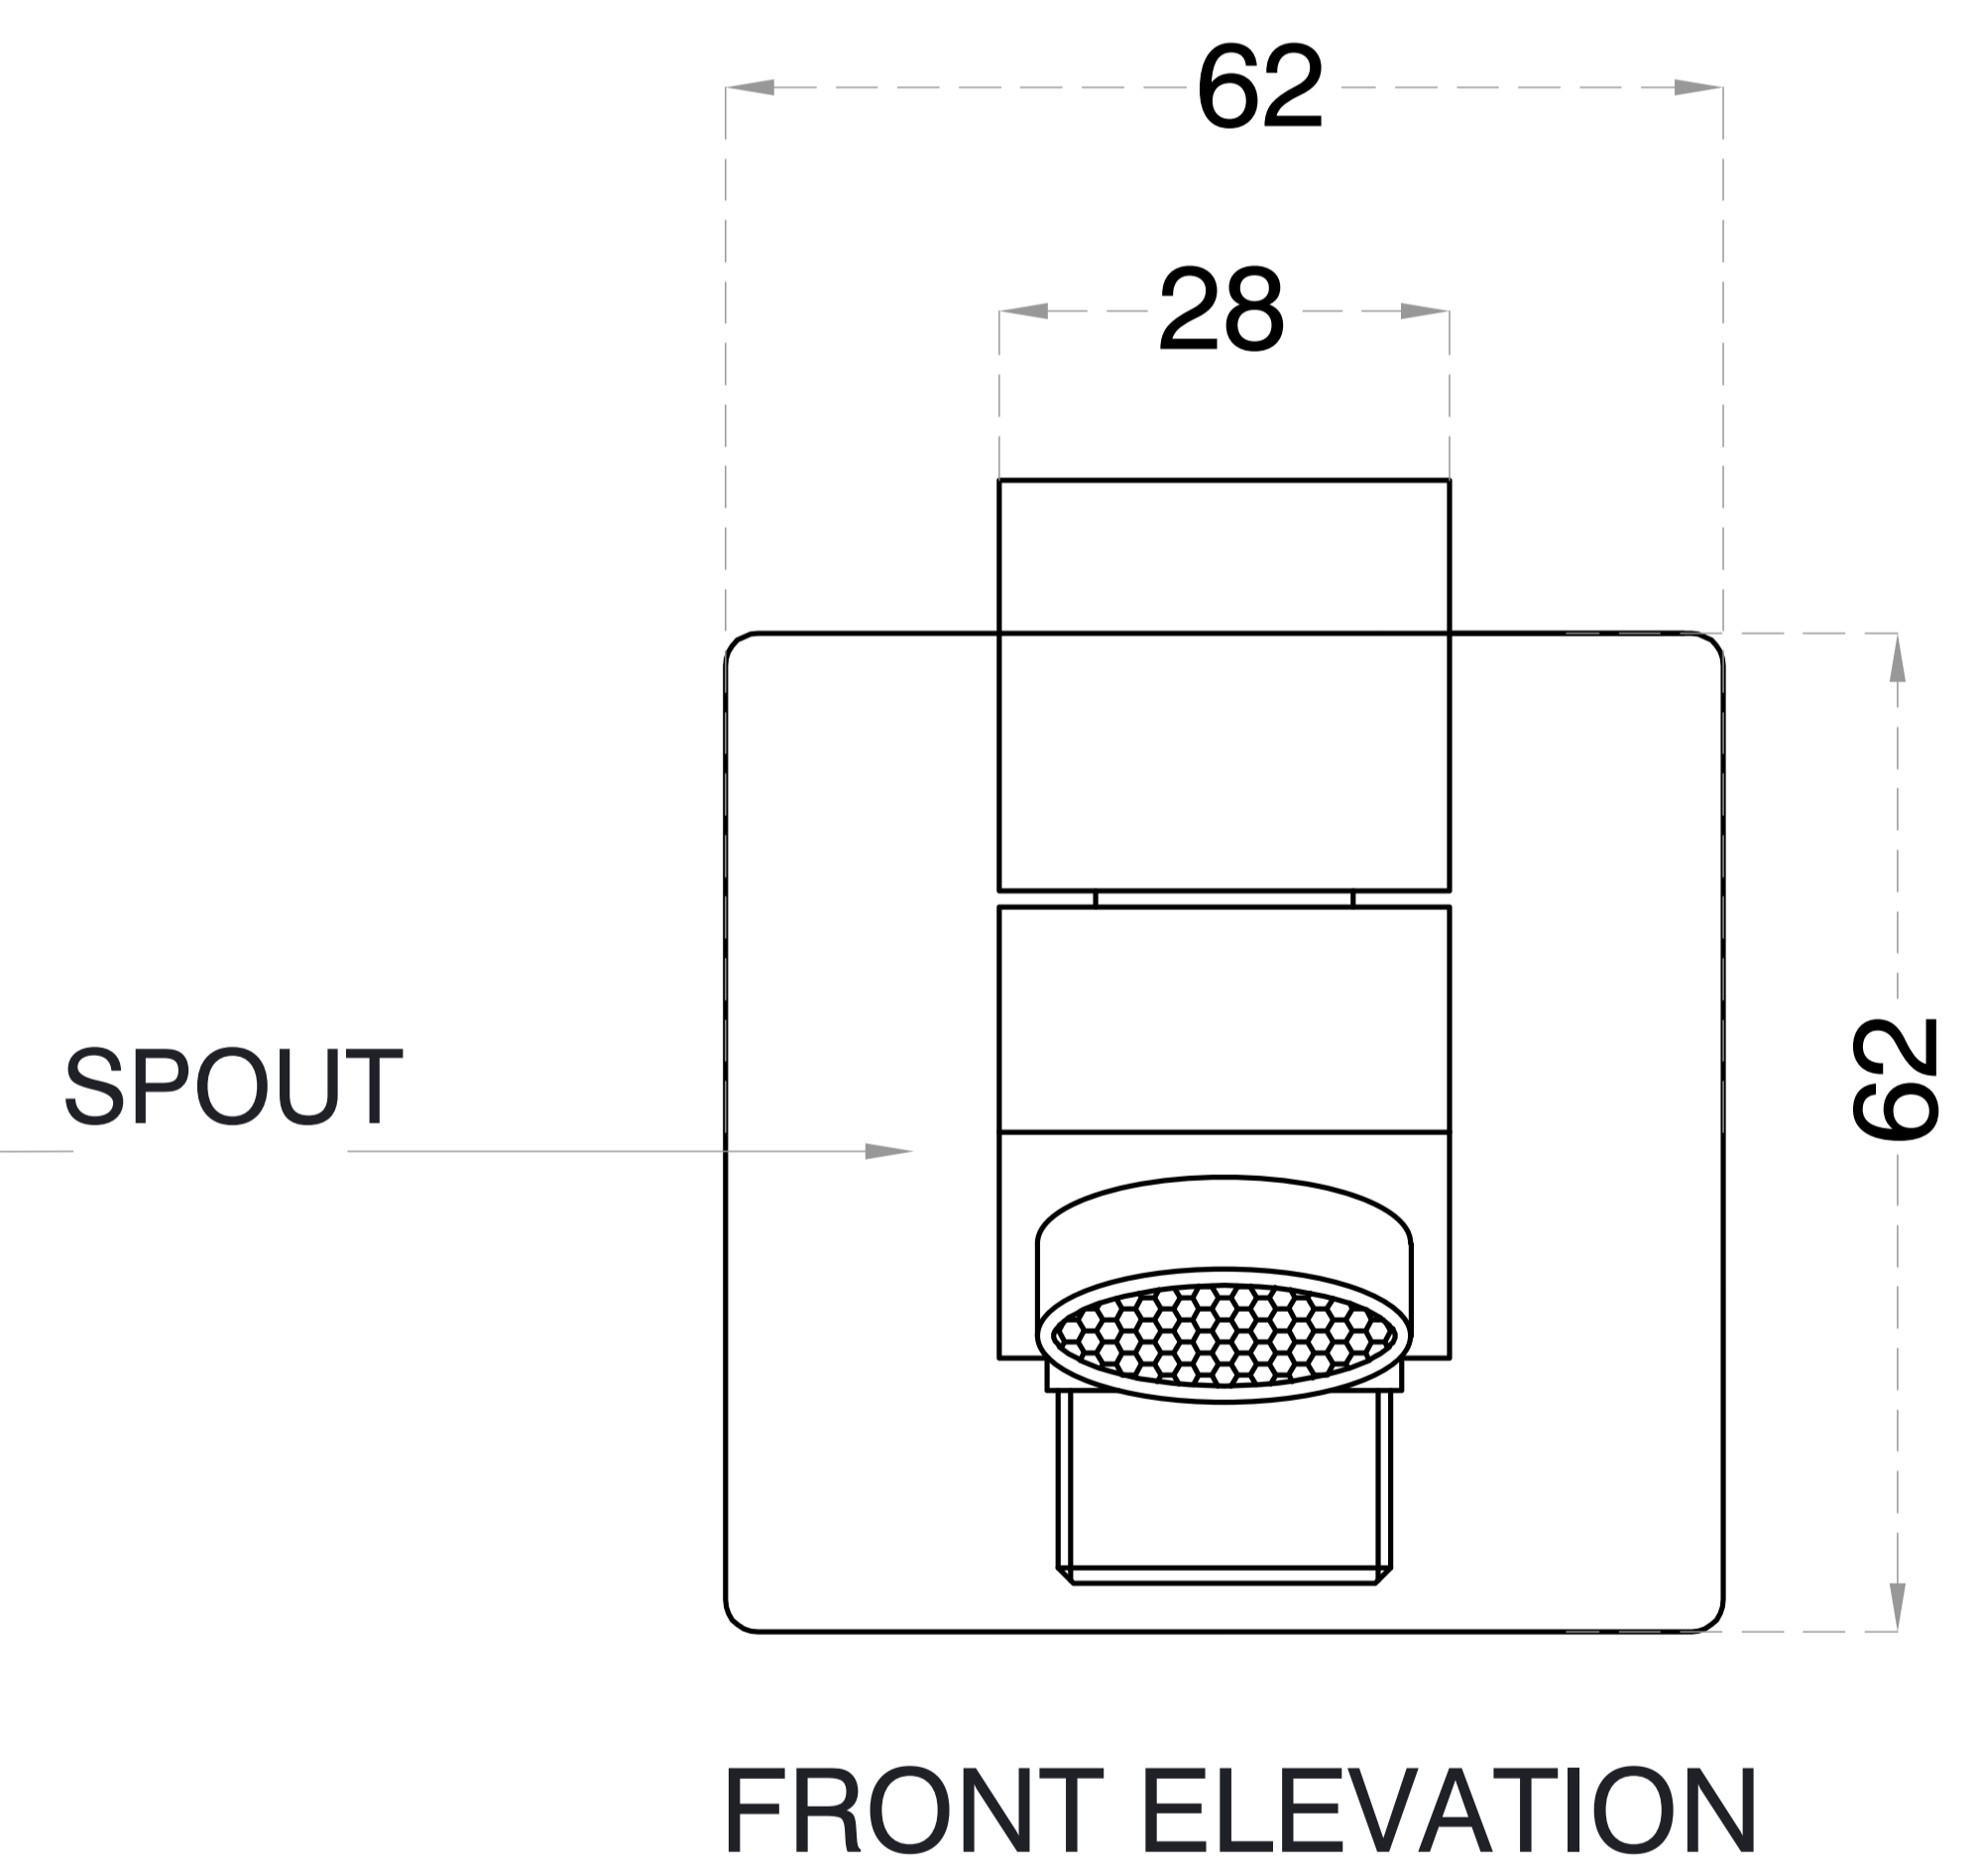

# Brass Button Spout

Product Code : 1415

## Technical Drawing

All dimension are in **mm**