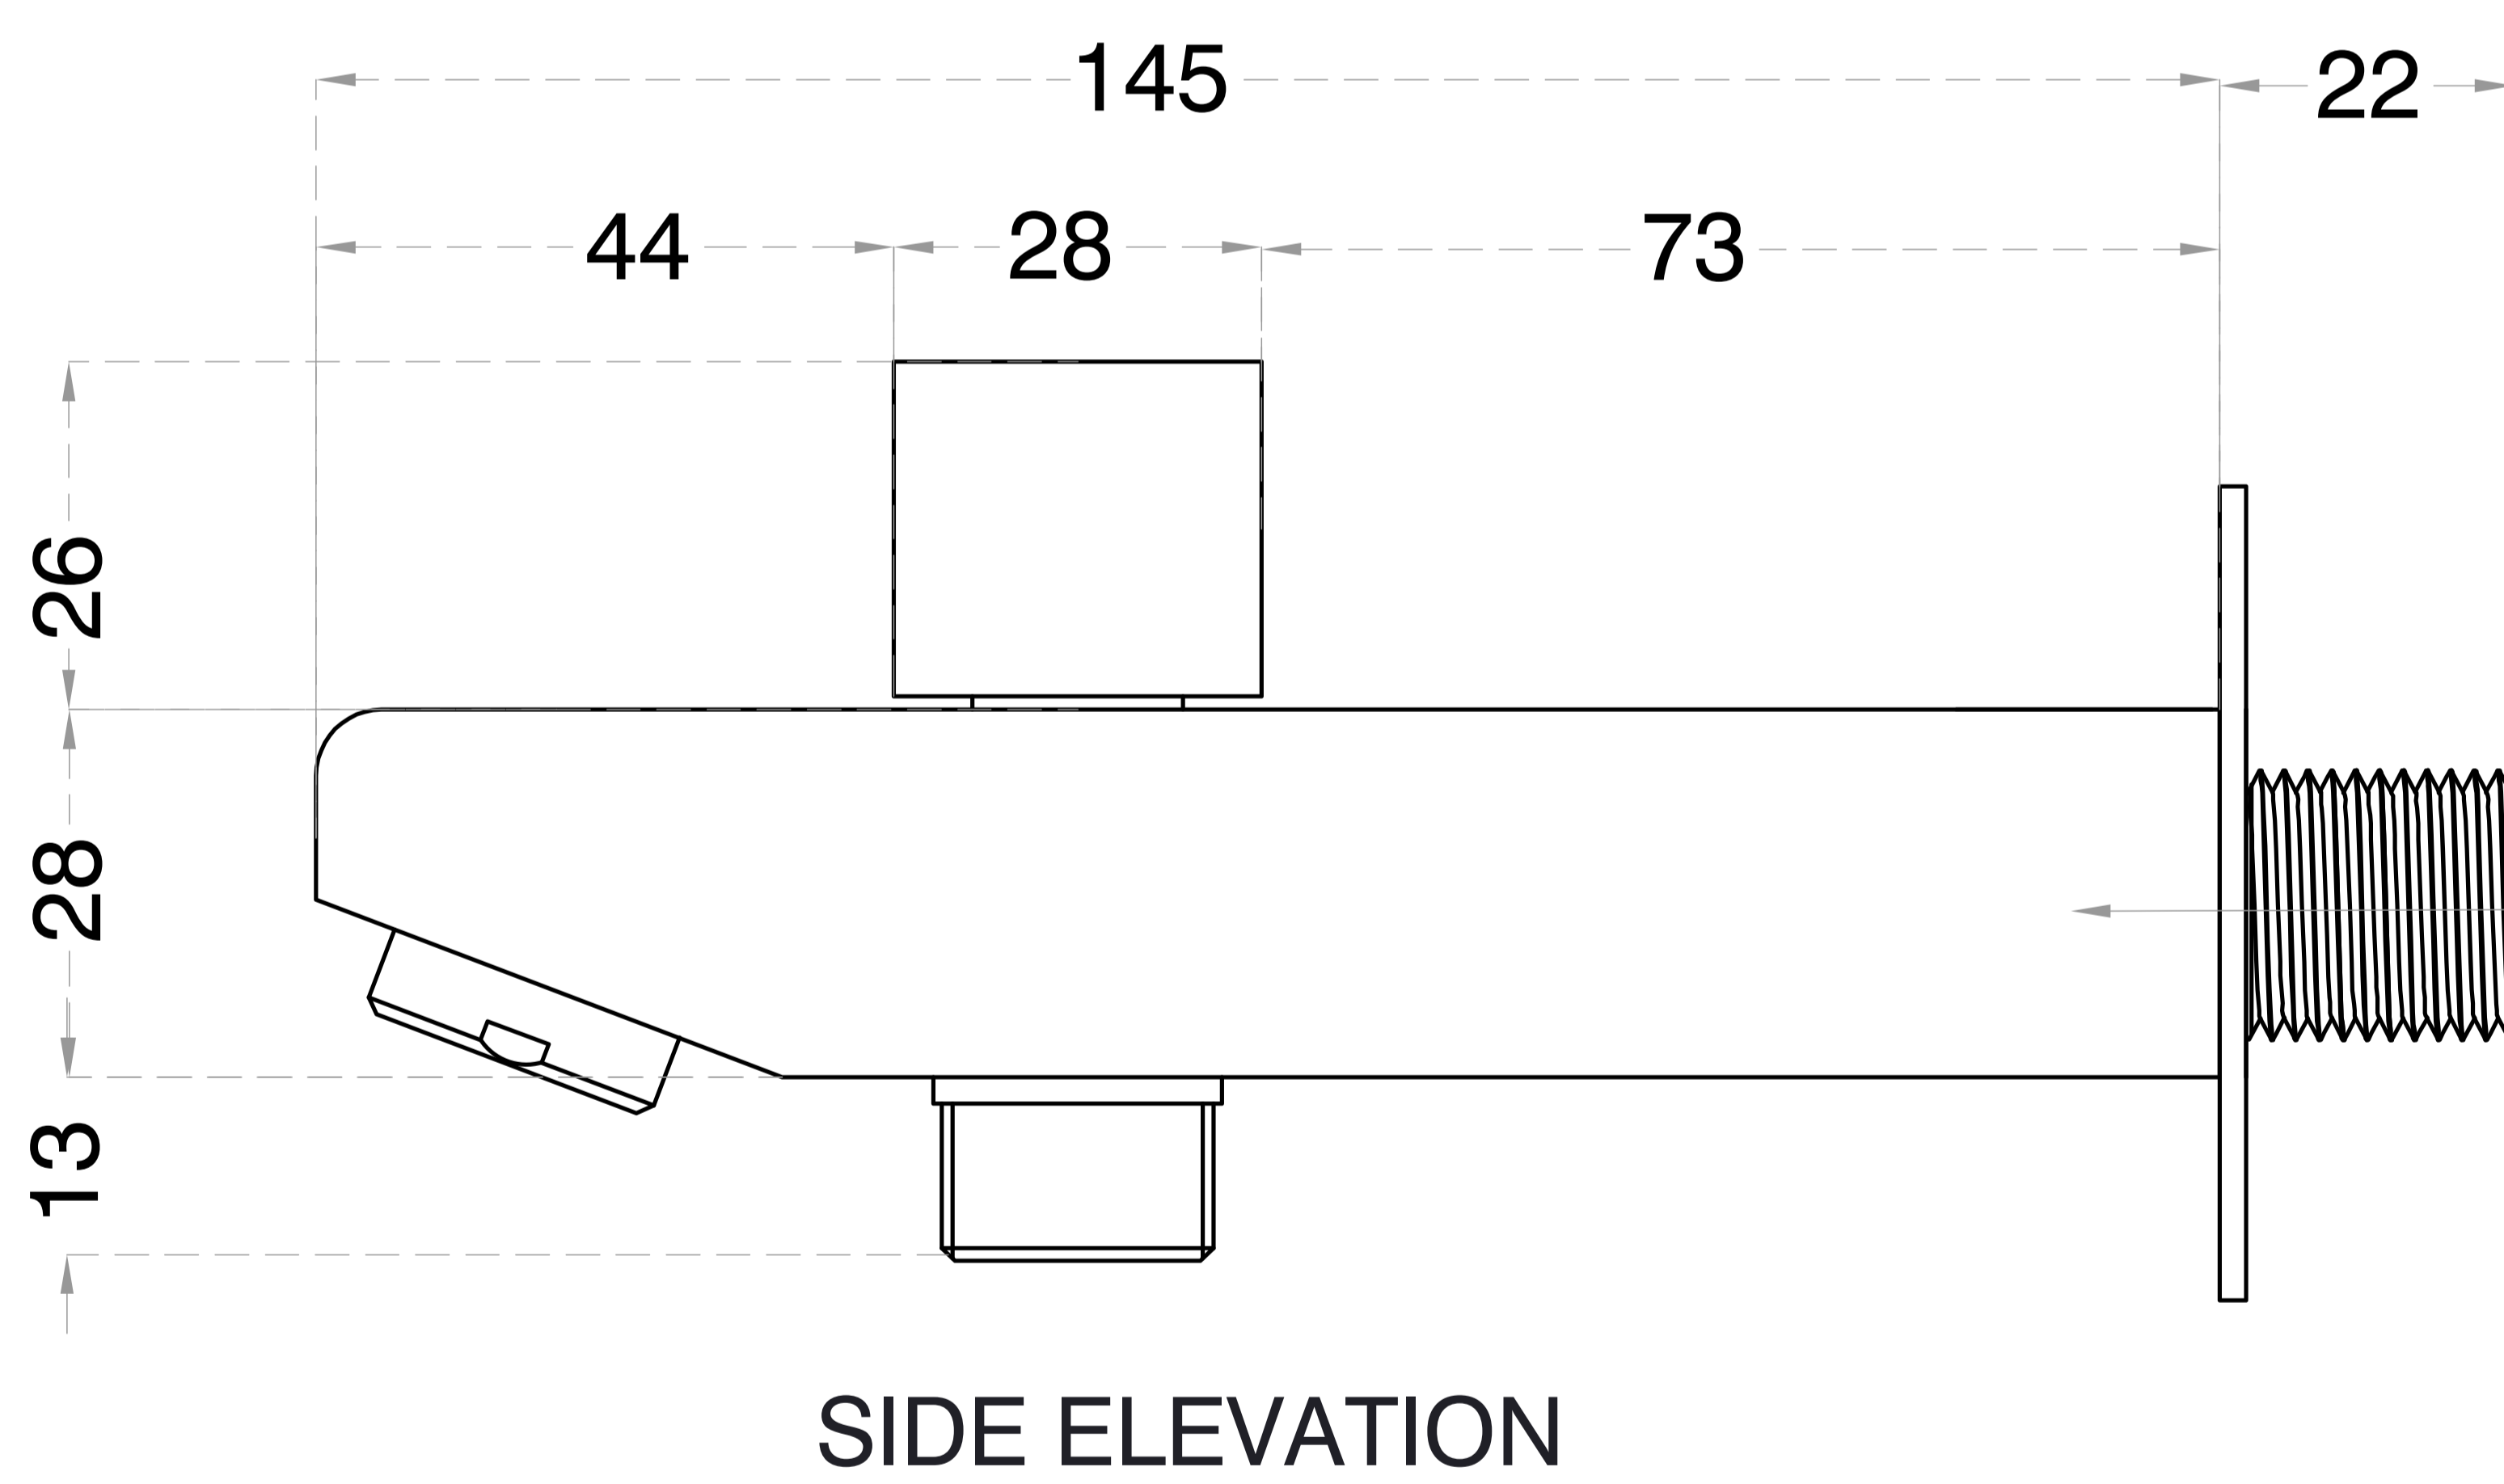

# Brass Button Spout

Product Code : 1415

## Technical Drawing

All dimension are in **mm**